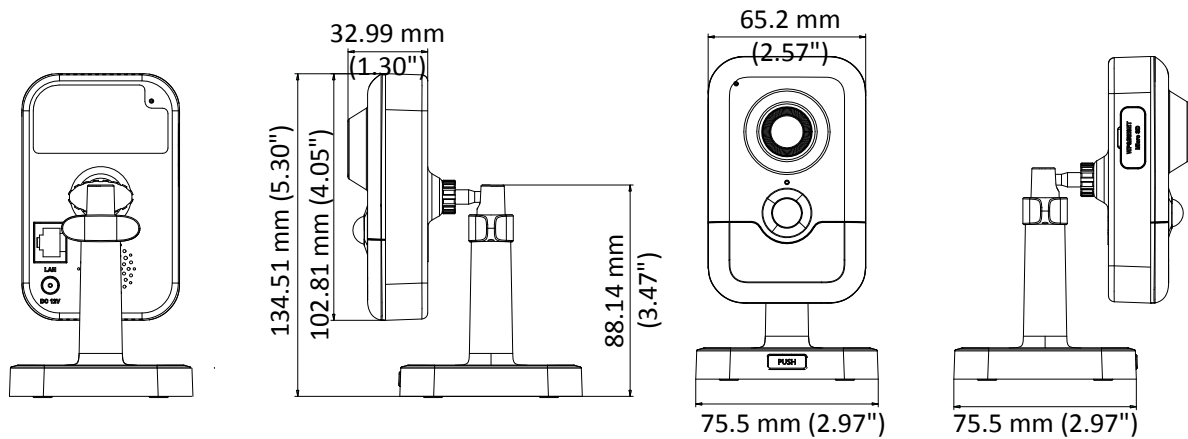

### Key Features

- 2048 × 1536@30fps
- Ultra-low light
- IR: 10 m
- PIR: 10 m
- H.265+. H.265
- 120dB WDR
- Built-in Micro SD/SDHC/SDXC slot, up to 128G
- PoE
- EXIR
- Wi-Fi (Optional)

## Specifications

<b>Camera</b>	
Image Sensor	1/2.8" Progressive Scan CMOS
Min. Illumination	Color: 0.005 Lux @ (F1.2, AGC ON), 0 Lux with IR; Color: 0.009 lux @(F1.6, AGC ON), 0 lux with IR
Shutter Speed	1/3 s to 1/100,000 s
Slow Shutter	Yes
Day & Night	IR Cut Filter
Digital Noise Reduction	3D DNR
WDR	120dB
3-Axis Adjustment	Pan: 0° to 360°, tilt: 0° to 90°, rotate: 0° to 360°
<b>Lens</b>	
Focal length	2.8 mm
Aperture	F1.6
FOV	Horizontal field of view: 98°, Vertical field of view: 72°, Diagonal field of view: 129°
Lens Mount	M12
<b>IR</b>	
IR Range	10 m
Wavelength	850nm
<b>PIR</b>	
Angle	Horizontal: 90°, Vertical: 80°
PIR Range	10 m
<b>Compression Standard</b>	
Video Compression	Main stream: H.265/H.264 Sub-stream: H.265/H.264/MJPEG Third stream: H.265/H.264
H.264 Type	Main Profile/High Profile
H.264+	Yes
H.265 Type	Main Profile
H.265+	Yes
Video Bit Rate	32 Kbps to 16 Mbps
Audio Compression	G722.1/G711ulaw/G711alaw/G726/MP2L2/PCM
Audio Bit Rate	64Kbps(G.711)/16Kbps(G.722.1)/16Kbps(G.726)/32-160Kbps(MP2L2)
<b>Smart Feature-set</b>	
Behavior Analysis	Line crossing detection, intrusion detection, unattended baggage detection, object removal detection
Exception Detection	Scene change detection
Face Detection	Yes
Region of Interest	Support 1 fixed region for main stream and sub-stream separately
<b>Image</b>	
Max. Resolution	2048 × 1536
Main Stream	50Hz: 25fps (2048 × 1536, 1920 × 1080, 1280 × 720) 60Hz: 30fps (2048 × 1536, 1920 × 1080, 1280 × 720)
Sub-Stream	50Hz: 25fps (640 × 480, 640 × 360, 320 × 240) 60Hz: 30fps (640 × 480, 640 × 360, 320 × 240)

Material	Plastic
Dimensions	102.8 mm × 65.2 mm × 32.6 mm (4.05" × 2.57" × 1.28")
Weight	Camera: Approx. 128 g (0.28 lb.)

## Dimensions

Distributed by